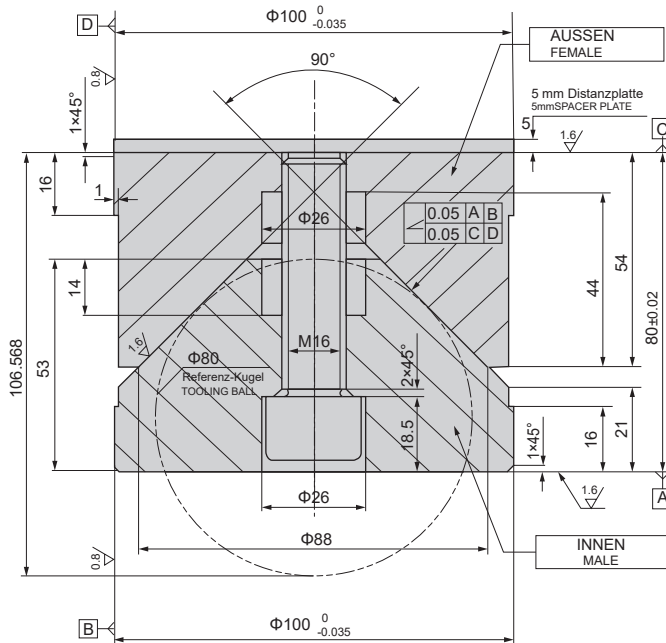

NA-ZDWA

Bestell-Nr. Catalog No.	Kegeltyp Cone type	A	L	B	C	E	F	G	H	J	K
NA-ZDWA100-80	INNENKEGEL MALE CONE	100	80	76	58	—	55	64	35	—	—
	AUßENKEGEL FEMALE CONE					40	—	—	—	40	64.28
NA-ZDWA120-90	INNENKEGEL MALE CONE	120	90	96	78	—	65	74	45	—	—
	AUßENKEGEL FEMALE CONE					50	—	—	—	50	76.36

Bestellnummer / Order Number

Bestellnr. / Catalog No.

NA-ZDWA100-80

FE-ZDWA75-65

Material:HRC54-58

Material:HRC54-58

FE-ZDWA100-80

Material:HRC54-58

Material:HRC54-58

Bestellnummer / Order Number

Bestellnr. / Catalog No.

FE-ZDWA75-65

Bestell-Nr. Catalog No.
FE-ZDWA75-65
FE-ZDWA100-80