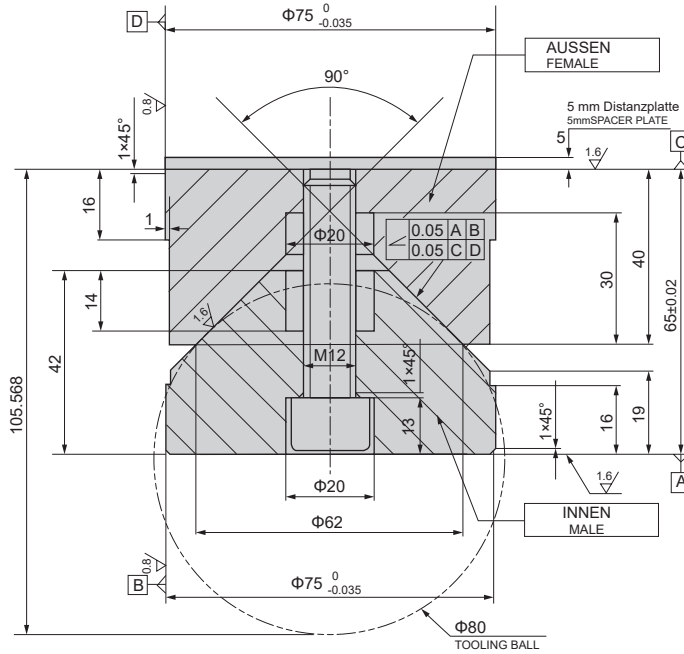

NA-ZDWA

Bestell-Nr. Catalog No.	Kegeltyp Cone type	A	L	B	C	E	F	G	H	J	K
NA-ZDWA100-80	INNENKEGEL MALE CONE	100	80	76	58	—	55	64	35	—	—
	AUßENKEGEL FEMALE CONE					40	—	—	—	40	64.28
NA-ZDWA120-90	INNENKEGEL MALE CONE	120	90	96	78	—	65	74	45	—	—
	AUßENKEGEL FEMALE CONE					50	—	—	—	50	76.36

Bestellnummer / Order Number

Bestellnr. / Catalog No.

NA-ZDWA100-80

FE-ZDWA75-65

Material:HRC54-58

Material:HRC54-58

FE-ZDWA100-80

Material:HRC54-58

Material:HRC54-58

Bestellnummer / Order Number

Bestellnr. / Catalog No.

FE-ZDWA75-65

Bestell-Nr. Catalog No.
FE-ZDWA75-65
FE-ZDWA100-80