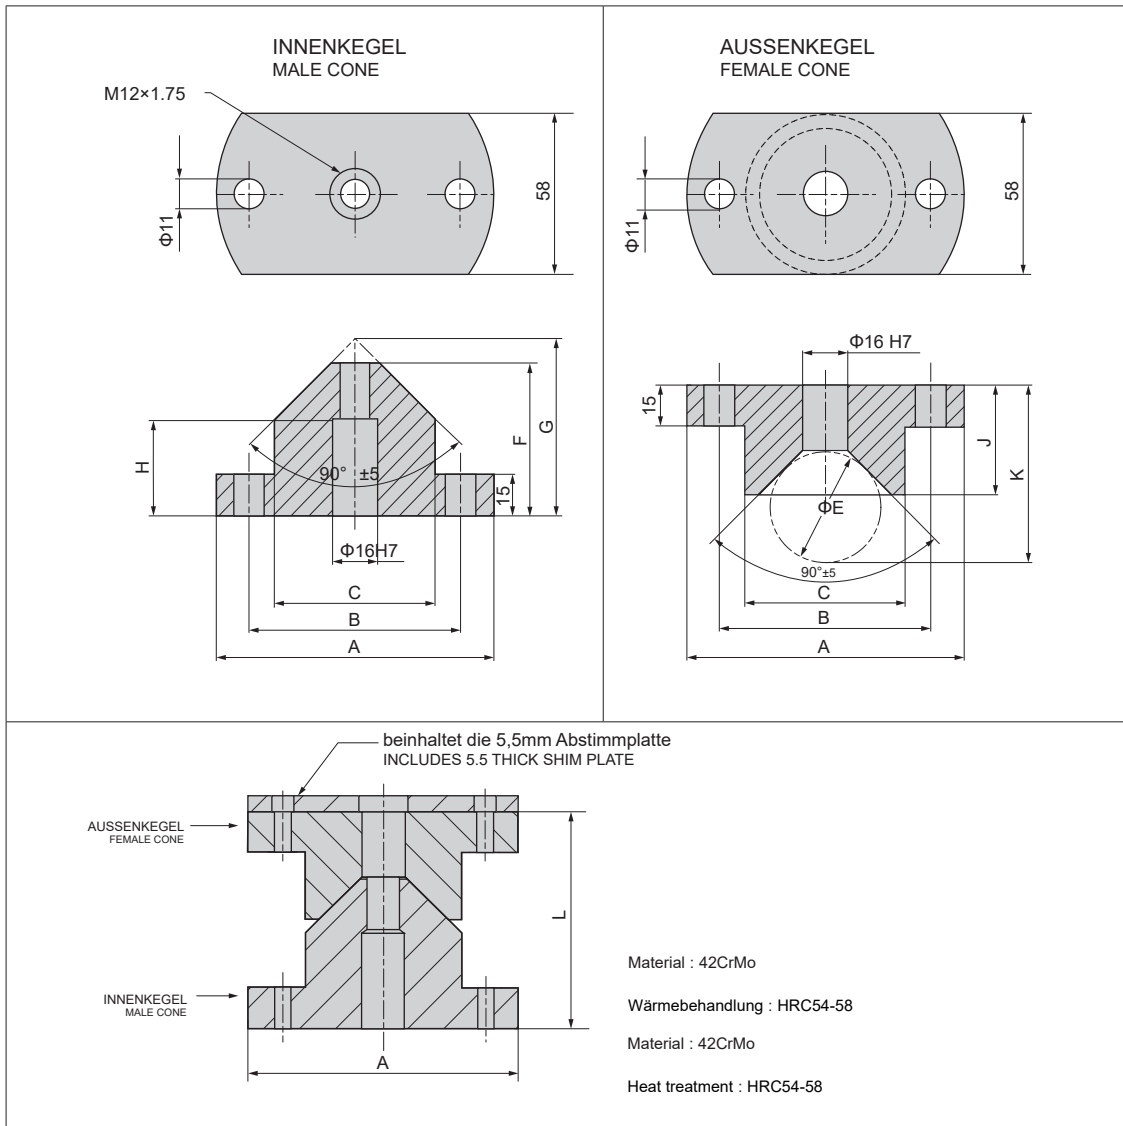

NA-ZDWA

Bestell-Nr. Catalog No.	Kegeltyp Cone type	A	L	B	C	E	F	G	H	J	K
NA-ZDWA100-80	INNENKEGEL MALE CONE	100	80	76	58	—	55	64	35	—	—
	AUßENKEGEL FEMALE CONE					40	—	—	—	40	64.28
NA-ZDWA120-90	INNENKEGEL MALE CONE	120	90	96	78	—	65	74	45	—	—
	AUßENKEGEL FEMALE CONE					50	—	—	—	50	76.36

Bestellnummer / Order Number

Bestellnr. / Catalog No.

NA-ZDWA100-80

FE-ZDWA75-65

Material:HRC54-58

Material:HRC54-58

FE-ZDWA100-80

Material:HRC54-58

Material:HRC54-58

Bestellnummer / Order Number

Bestellnr. / Catalog No.

FE-ZDWA75-65

Bestell-Nr. Catalog No.
FE-ZDWA75-65
FE-ZDWA100-80