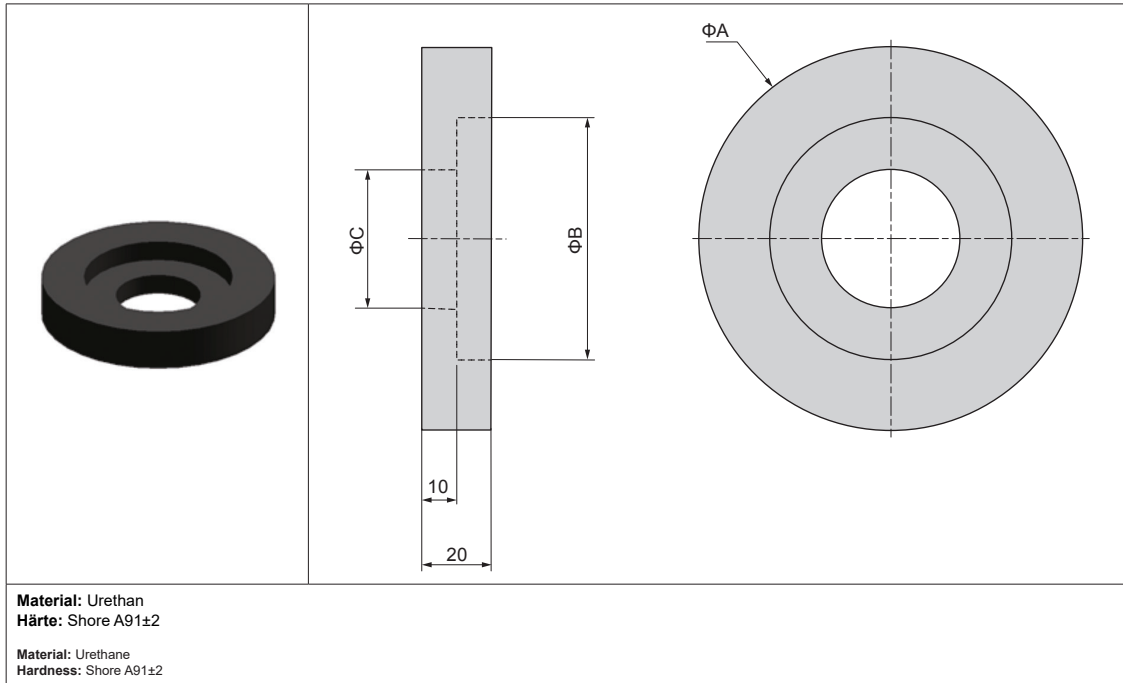

FN-PDPYA

Bestell-Nr. Catalog No.	A	B	Bolzen Bolt
FN-PDPYA50-20	50	23	M16
FN-PDPYA63-20	63	26	M20
FN-PDPYA80-20	80	32	M24
FN-PDPYA100-20	100	40	M30

Bestellnummer / Order Number

	Bestellnr. / Catalog No.	A	-	H
	FN-PDPYA	50	-	20

FN-PDPYB

Bestell-Nr. Catalog No.	A	B	C
FN-PDPYB110-20	110	70	40
FN-PDPYB125-20	125	85	45
FN-PDPYB150-20	150	100	65

Bestellnummer / Order Number

	Bestellnr. / Catalog No.	A	-	H
	FN-PDPYB	110	-	20