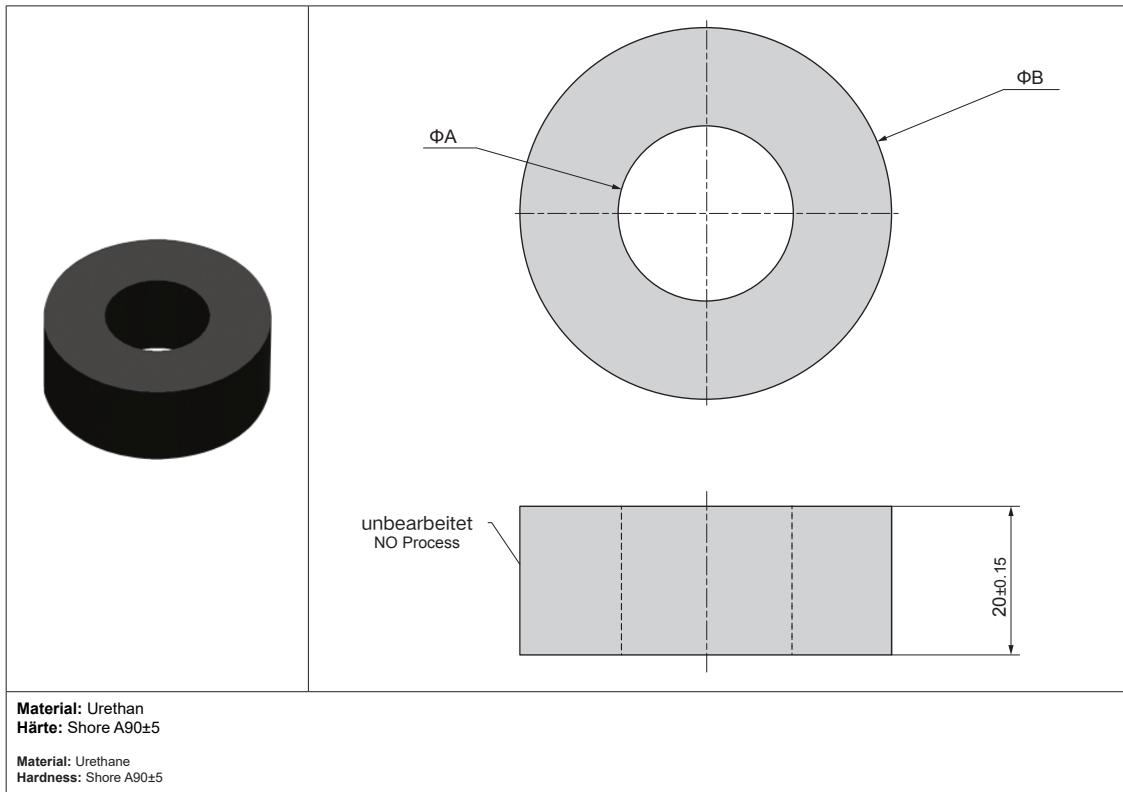

FN-PDPYA

Bestell-Nr. Catalog No.	A	B	Bolzen Bolt
FN-PDPYA50-20	50	23	M16
FN-PDPYA63-20	63	26	M20
FN-PDPYA80-20	80	32	M24
FN-PDPYA100-20	100	40	M30

Bestellnummer / Order Number

	Bestellnr. / Catalog No.	A	-	H
	FN-PDPYA	50	-	20

FN-PDPYB

Bestell-Nr. Catalog No.	A	B	C
FN-PDPYB110-20	110	70	40
FN-PDPYB125-20	125	85	45
FN-PDPYB150-20	150	100	65

Bestellnummer / Order Number

	Bestellnr. / Catalog No.	A	-	H
	FN-PDPYB	110	-	20